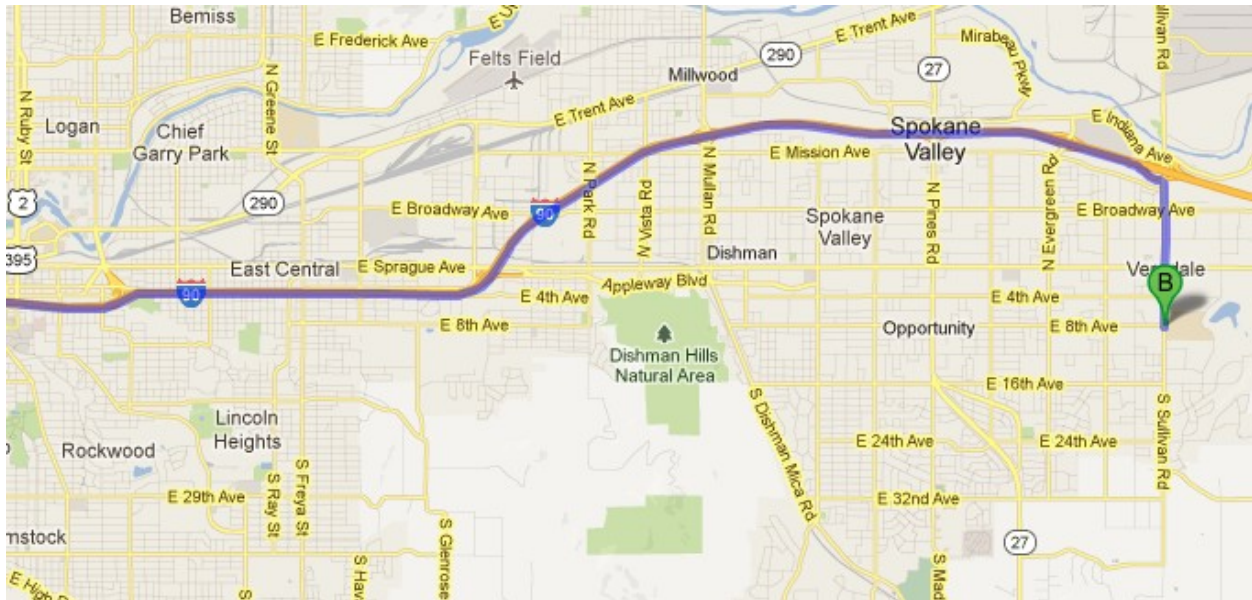

From Granger High School to Central Valley High School Spokane

315 Mentzer Ave
Granger, WA 98932

1. Head **northeast** on **Mentzer Ave** toward **4th Ave** 292 ft
2. Take the 1st right onto **4th Ave** 0.1 mi
3. Take the 1st left onto **Bailey Ave** 0.6 mi
4. Turn left onto **WA-223 E** 285 ft
5. Turn right to merge onto **I-82 E** toward **Sunnyside/Richland** 43.1 mi
6. Take exit **102** to merge onto **I-182 E/US-12 E** toward **Richland/Pasco** 14.8 mi
7. Take exit **14** to merge onto **US-395 N** toward **Spokane** 72.8 mi
8. Take the exit onto **I-90 E** 71.7 mi
9. Take exit **291B** for **Sullivan Rd** 0.4 mi
10. Turn right onto **N Sullivan Rd**
Destination will be on the left 1.3 mi

821 S Sullivan Rd
Spokane Valley, WA 99037

From Granger High School to Central Valley High School Spokane